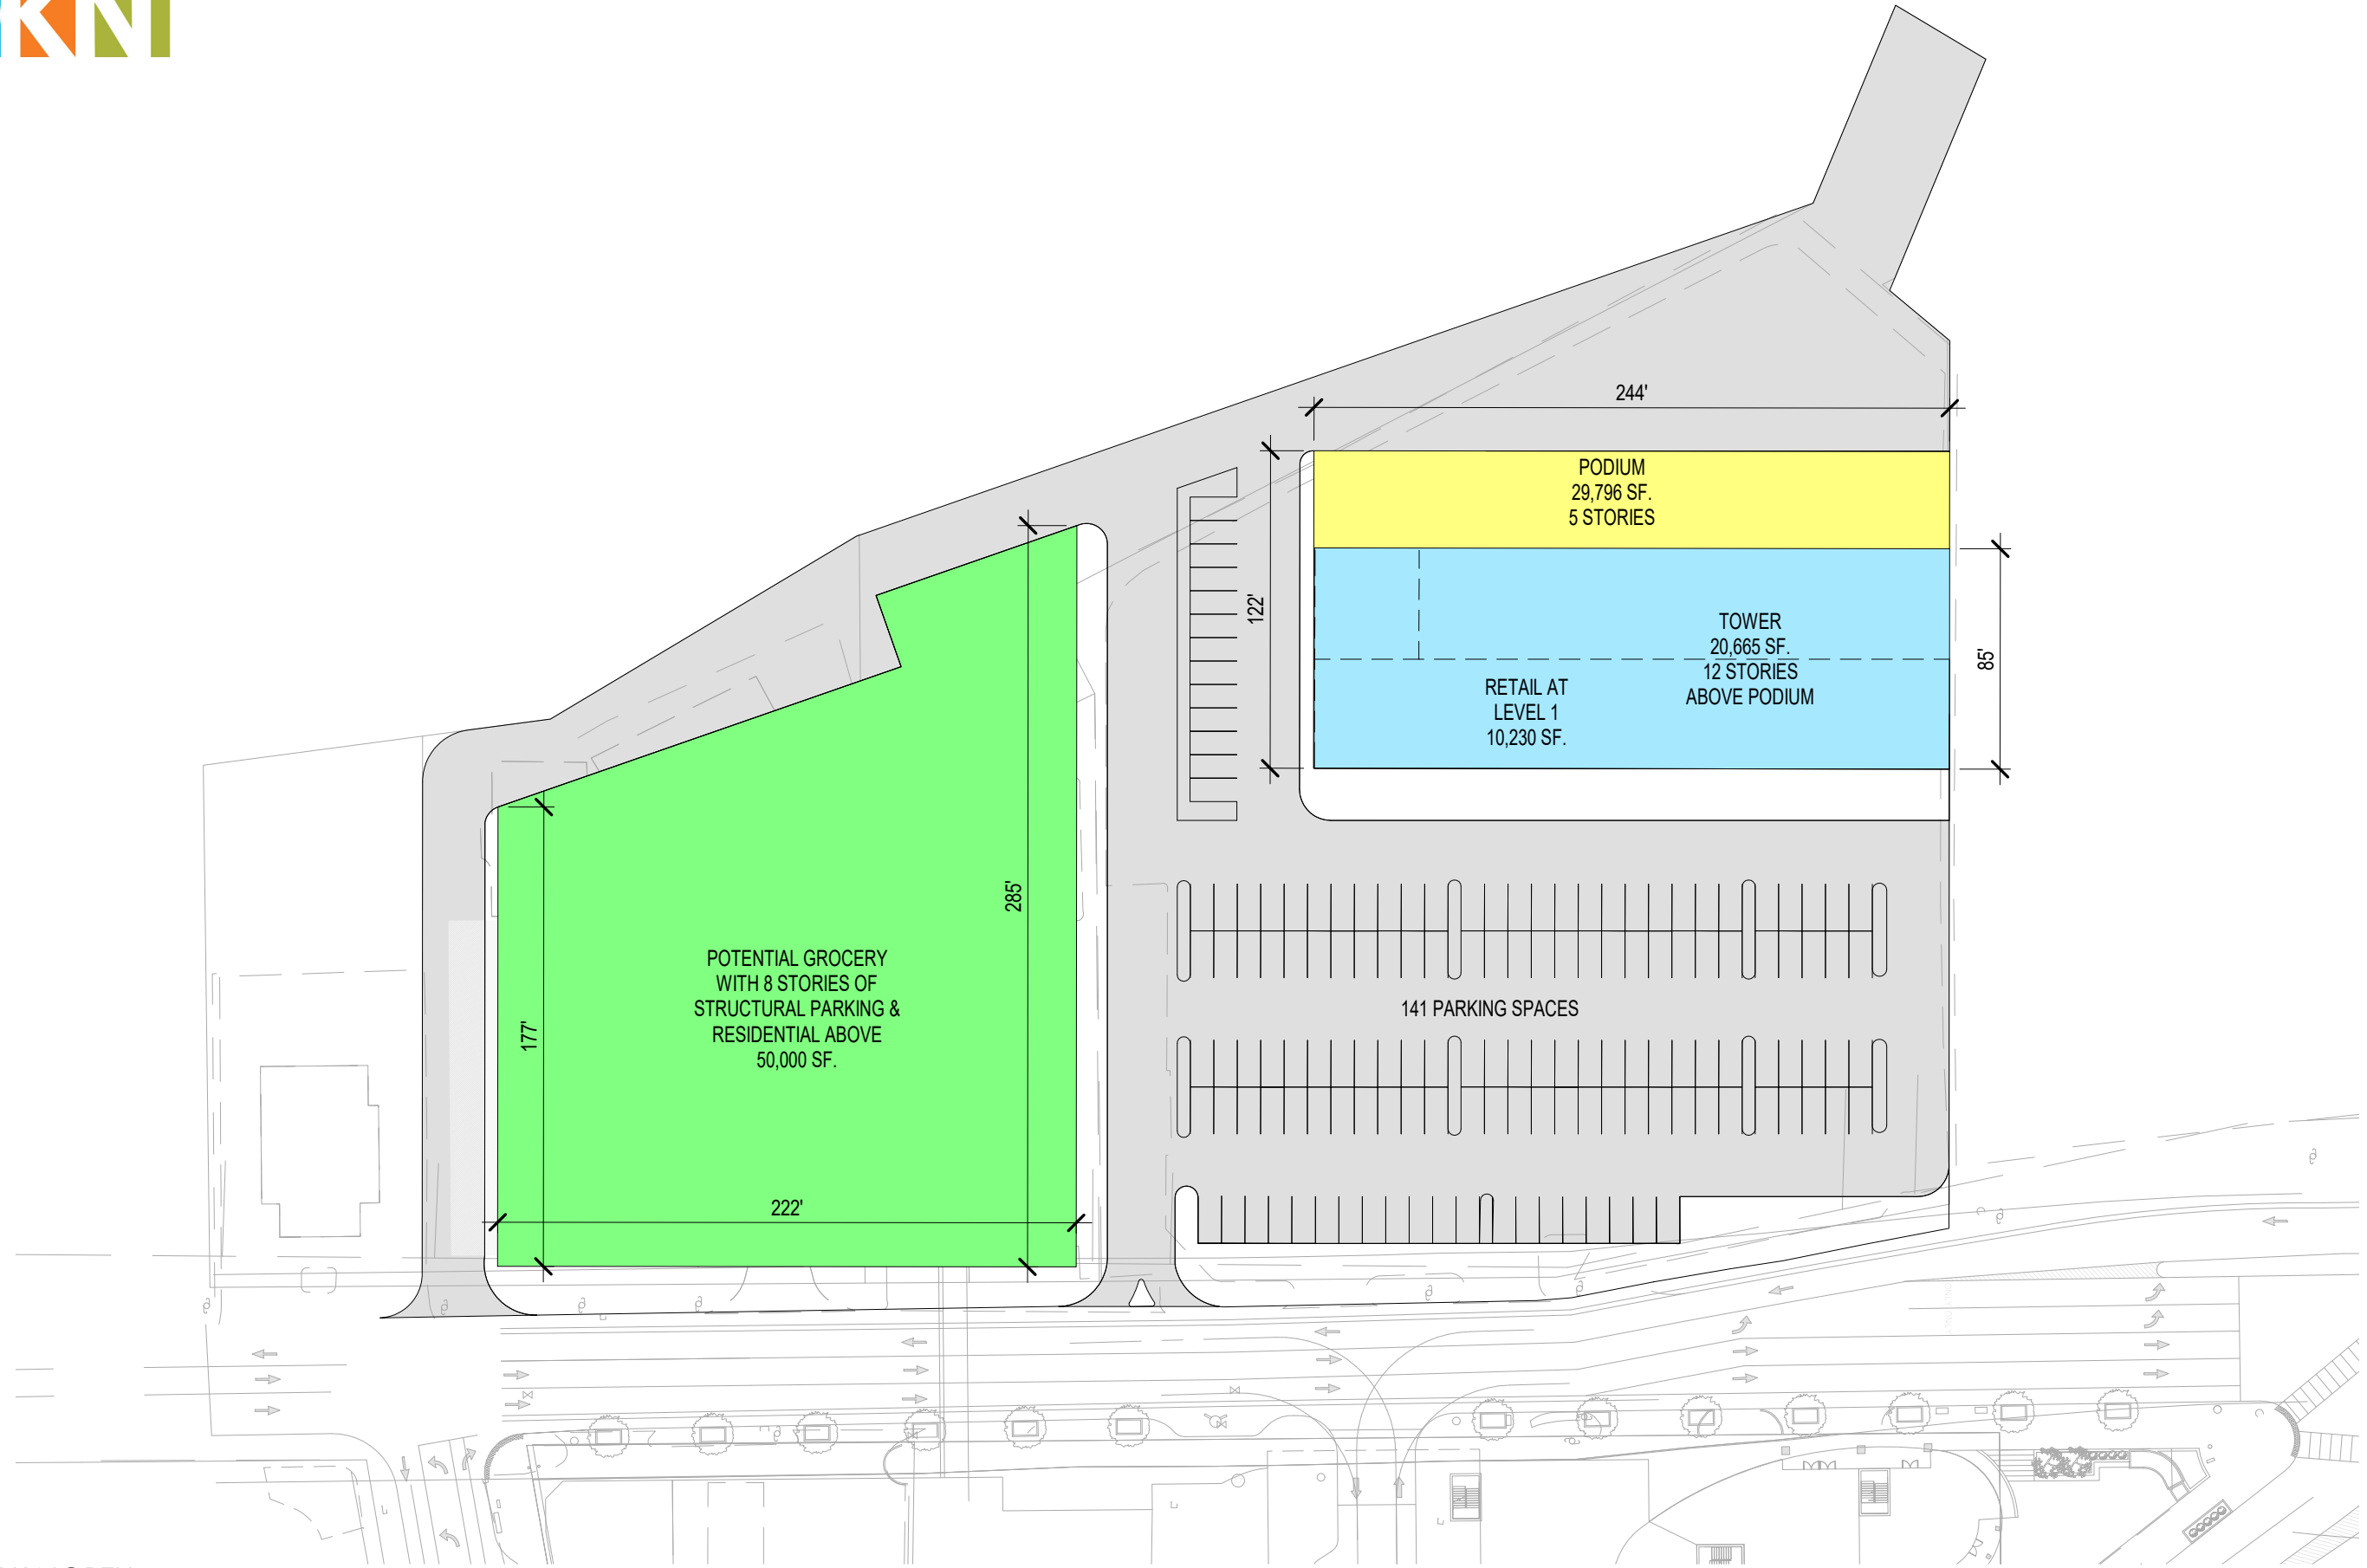

TBD+ Project Number 00000

Printed: 10/8/2021 2:33:26 PM

ONE PARK NORTH
2345 LEXINGTON RD
LOUISVILLE, KY.

SITE PLAN OPTION 3

SCALE: 1/64" = 1'-0"

10/08/2021
DONHOFF KARGL NALL ARCHITECTS
COPYRIGHT 2021