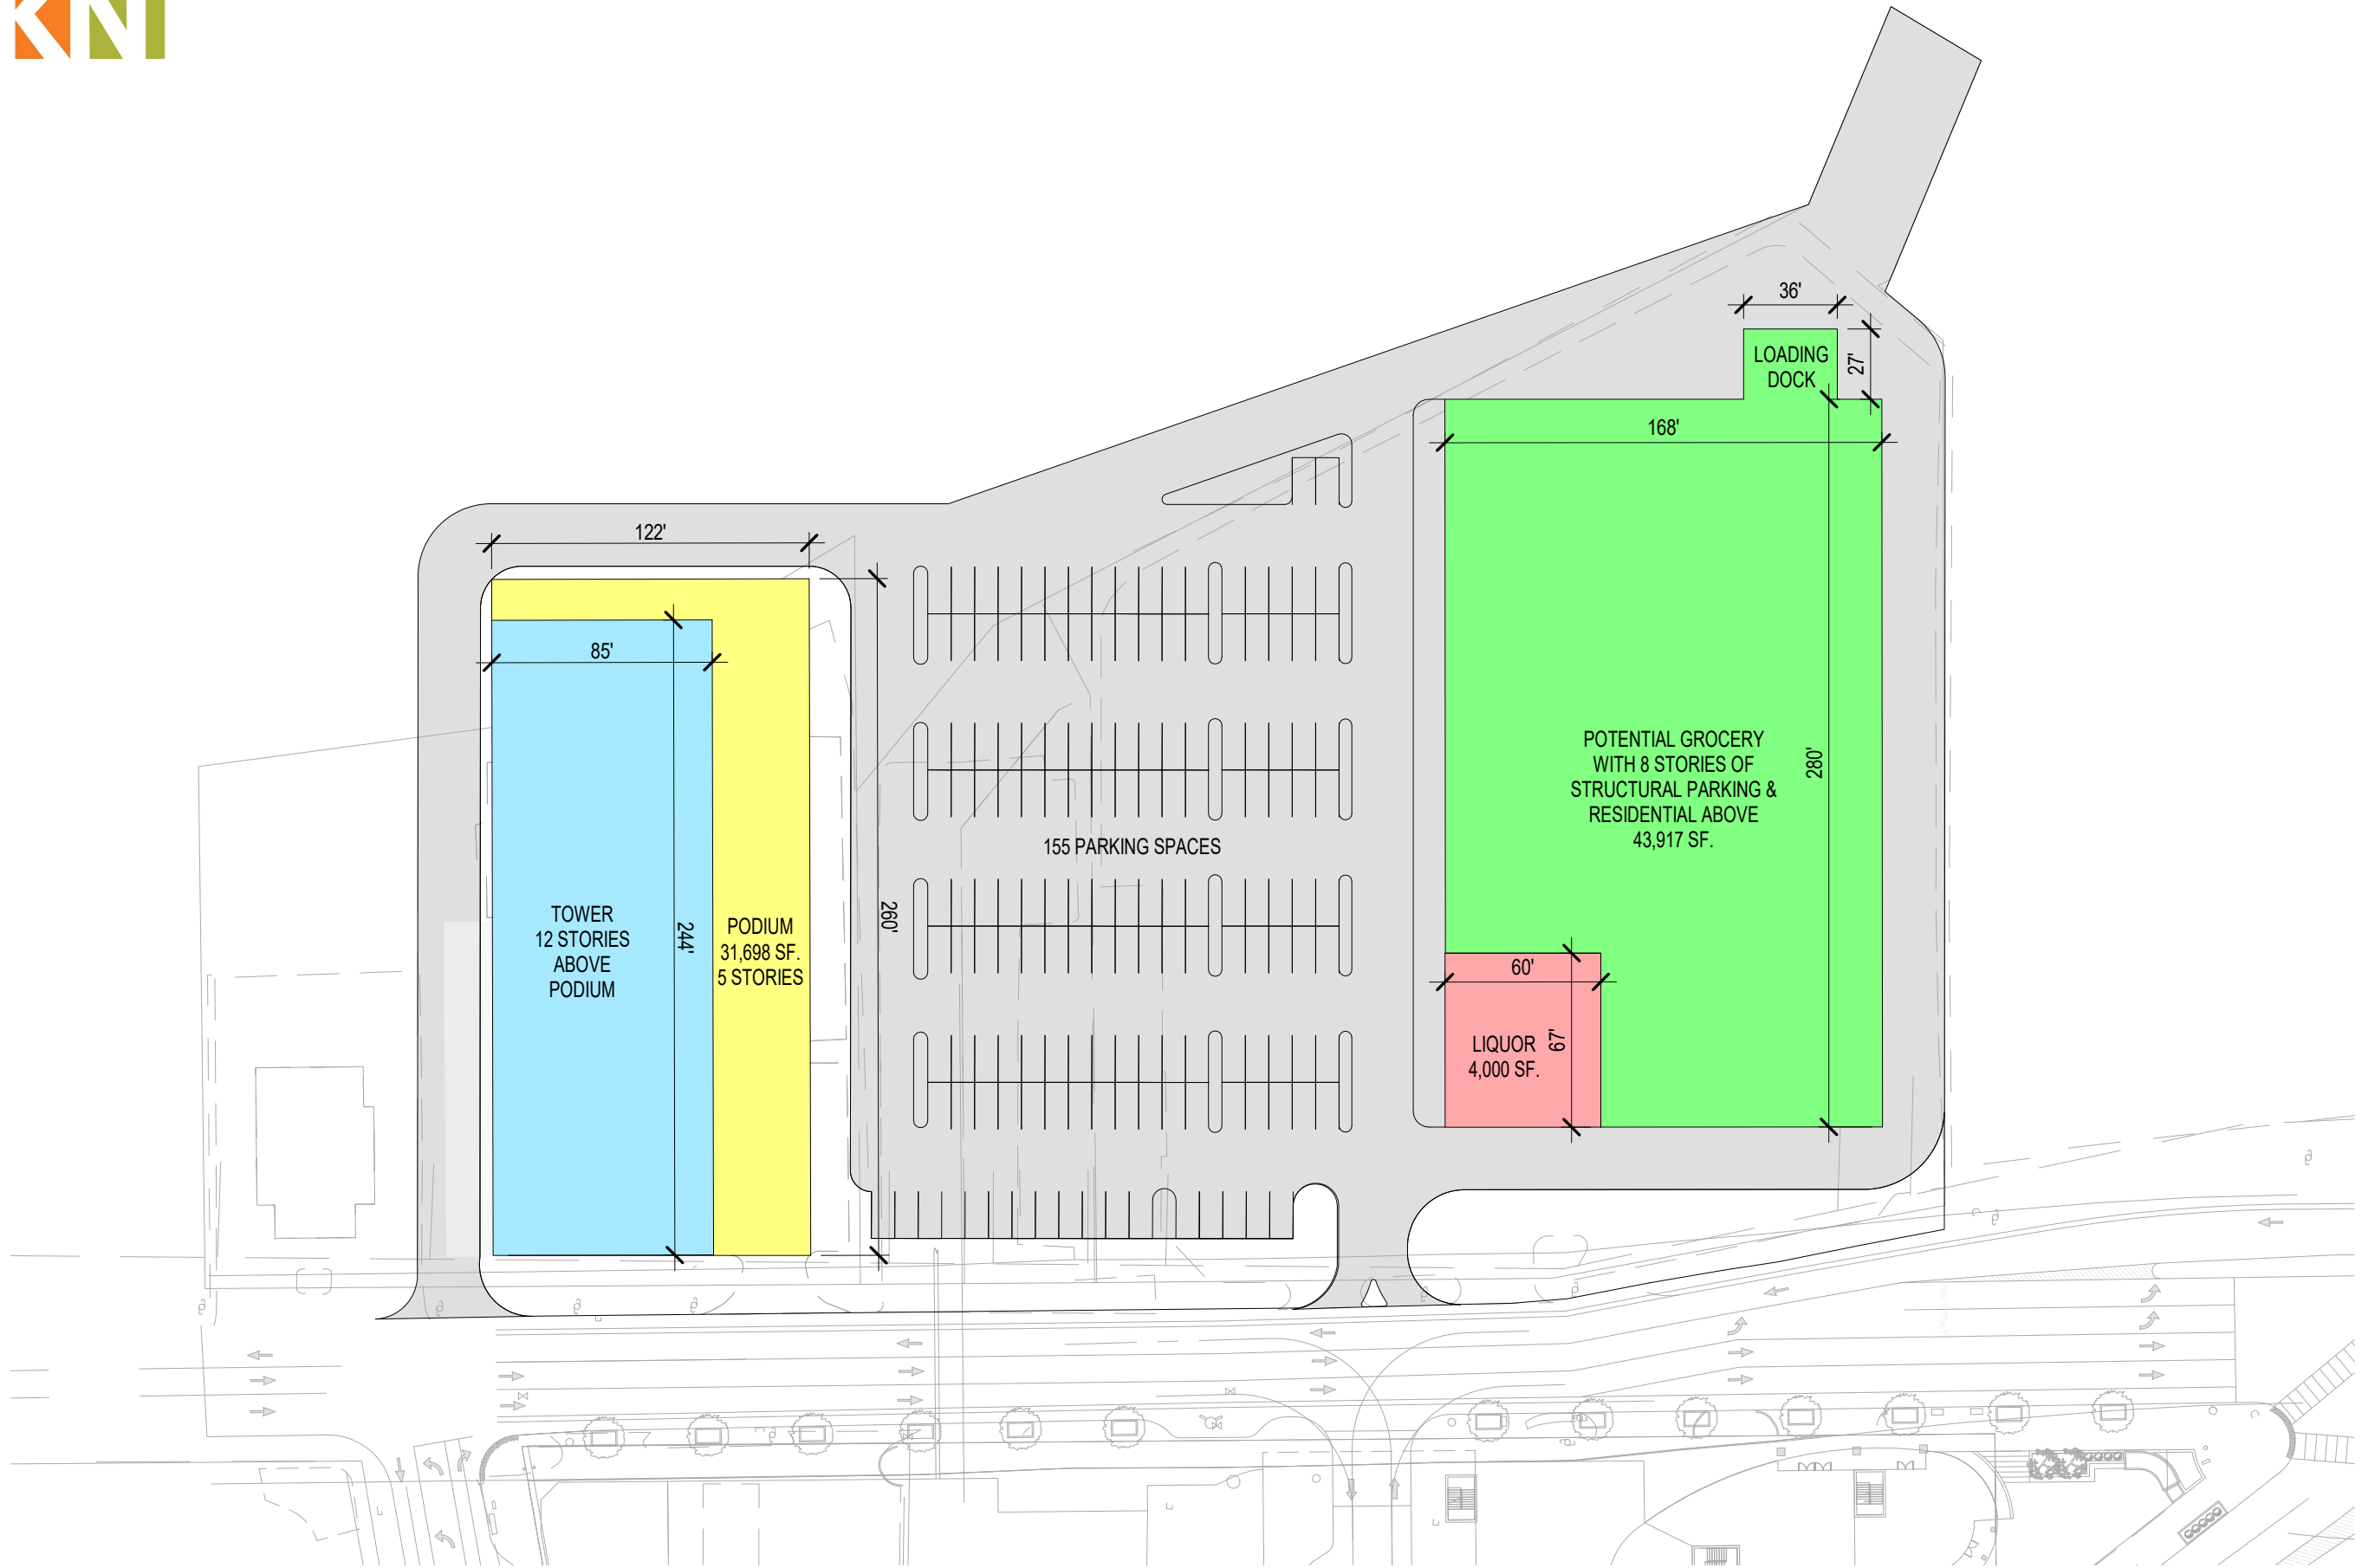

# SITE PLAN OPTION 4

SCALE: 1/64" = 1'-0"

10/08/2021  
DONHOFF KARGL NALL ARCHITECTS  
COPYRIGHT 2021