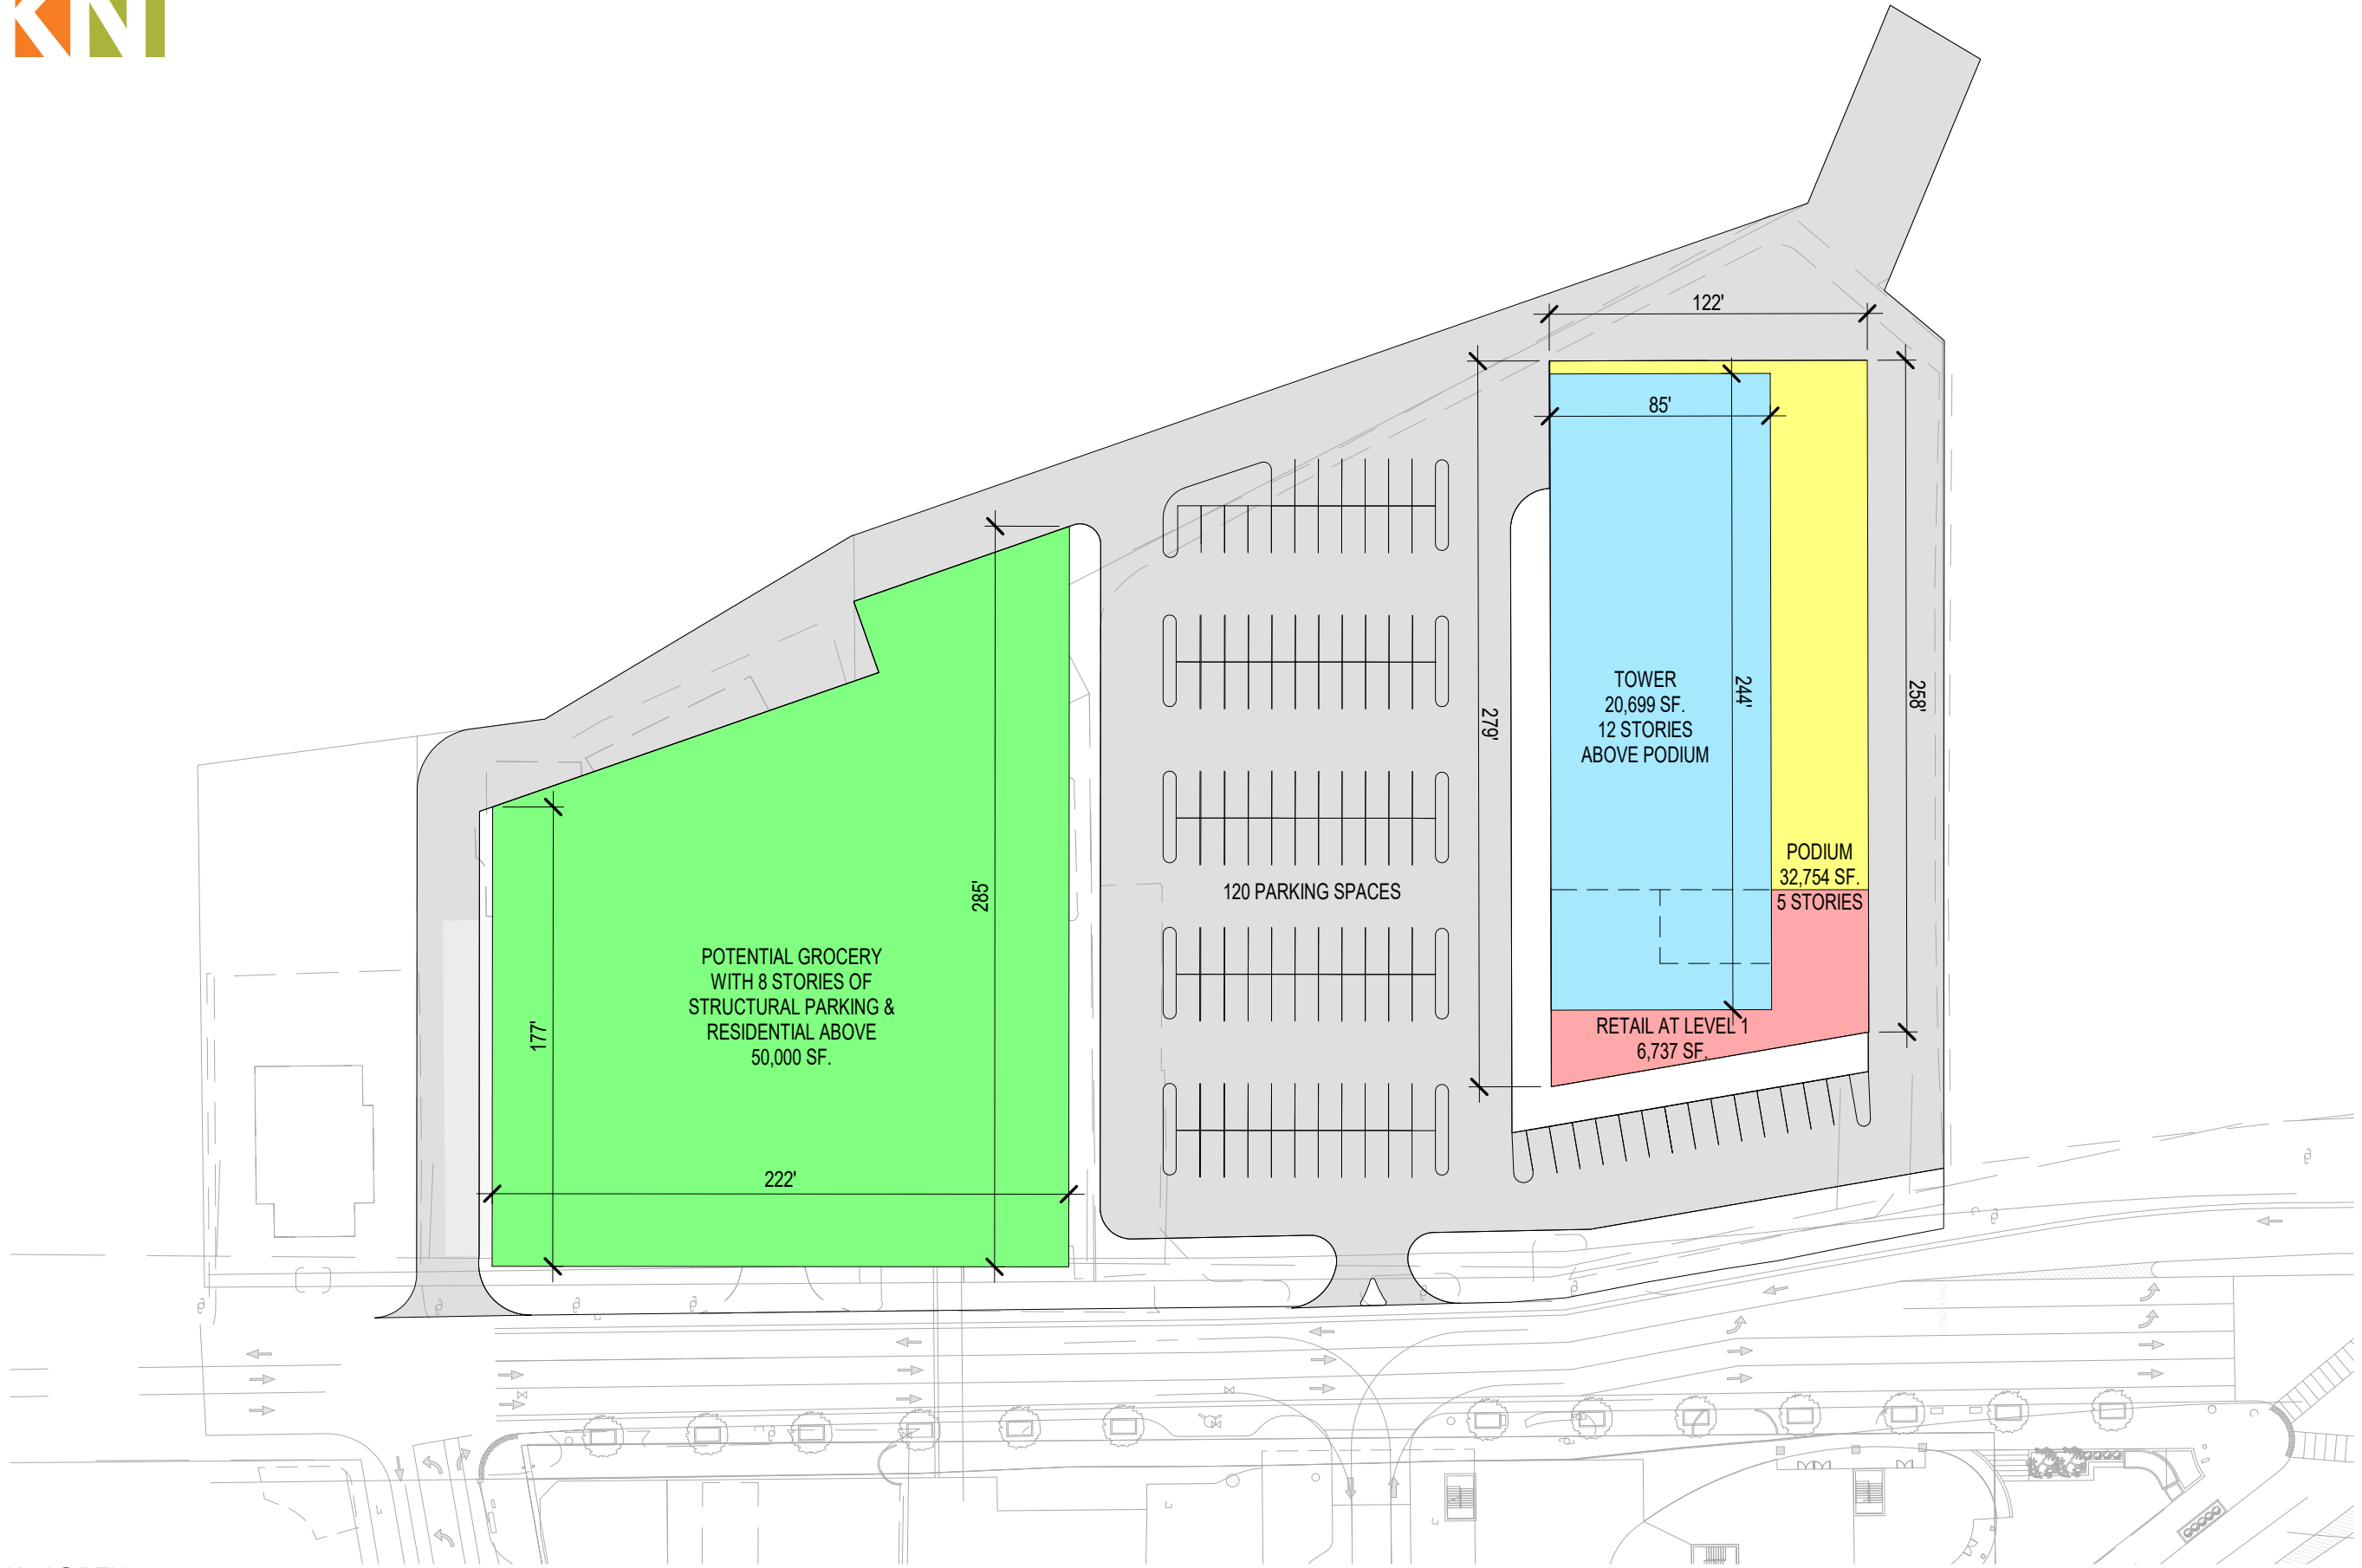

TBD+ Project Number 00000

Printed: 10/8/2021 2:33:25 PM

ONE PARK NORTH
2345 LEXINGTON RD
LOUISVILLE, KY.

SITE PLAN OPTION 2

SCALE: 1/64" = 1'-0"

10/08/2021
DONHOFF KARGL NALL ARCHITECTS
COPYRIGHT 2021